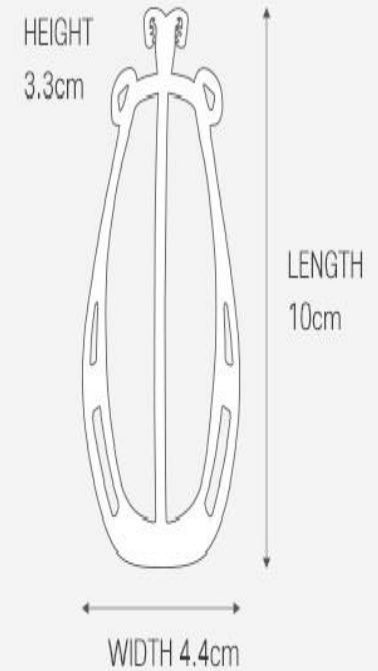

# Maskaddie

Simply hang on your mask

Large (L)

WEIGHT : 2g

Small (S)

WEIGHT : 1.8g

3D Face Mask Bracket  
Mask Guard